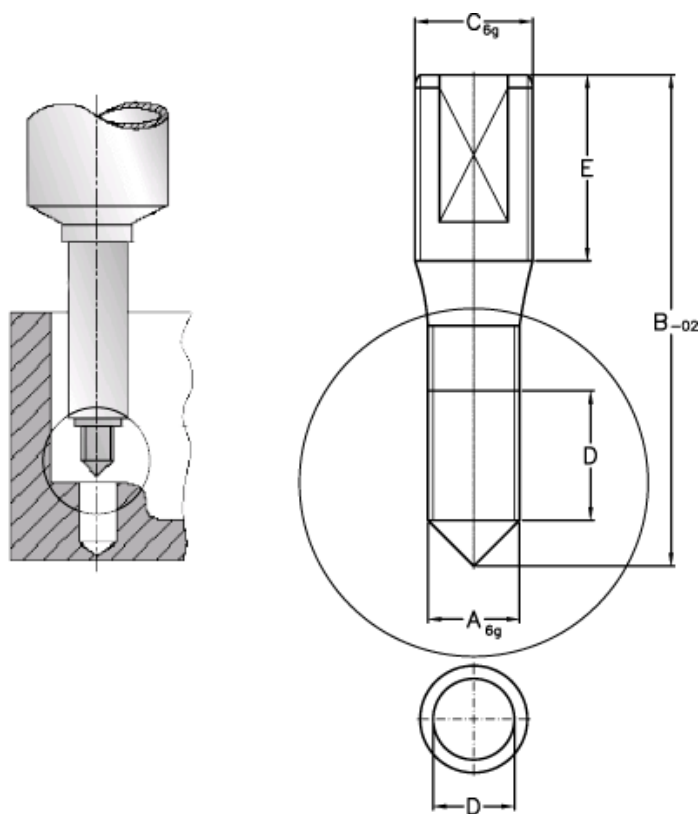

Data Sheet

Article number: 12621000220700

Description: Threaded pin 621 000 220.700
For M22

Measures

A = M22
B = 168.0
C = M22
D = 48.0
E = 42